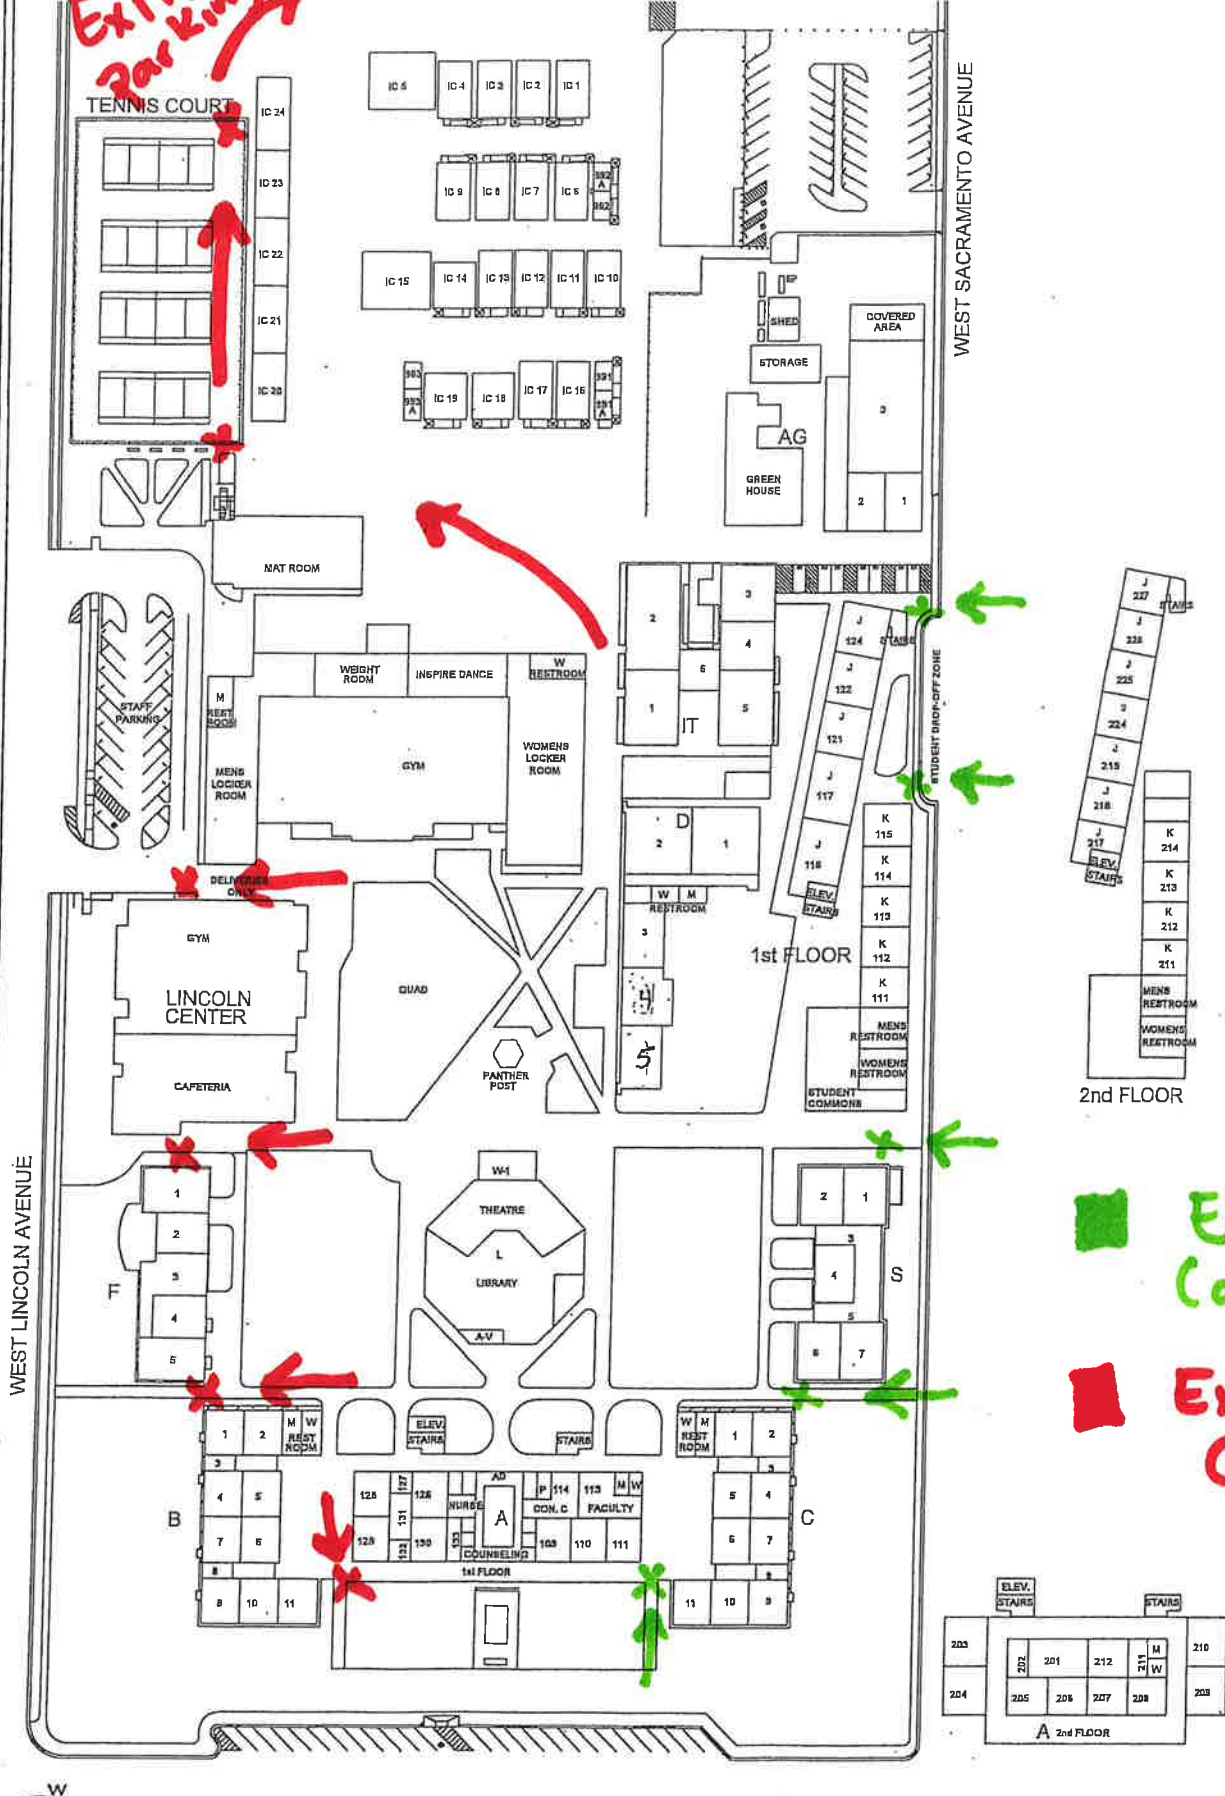

CHICO HIGH SCHOOL

Exit to Parking

WEST LINCOLN AVENUE

WEST SACRAMENTO AVENUE

901
ESPLANADE

Enter Campus
Exit Campus